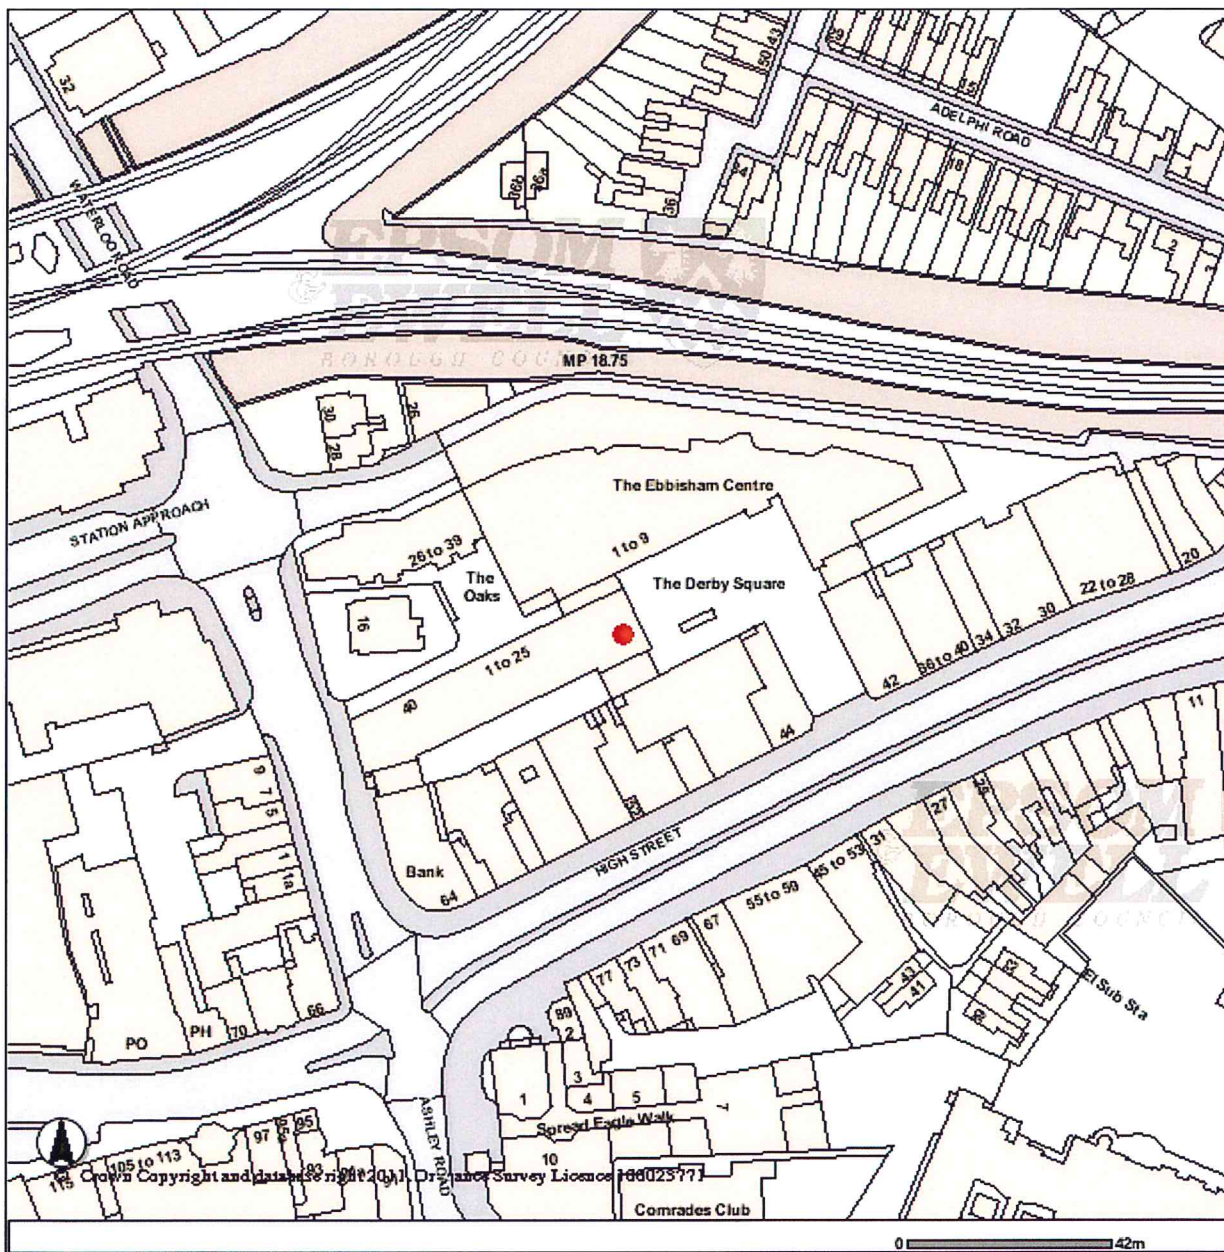

ANNEXE 4 – LOCATION MAP

Slug and Lettuce

Legend

	RAILWAYLINES
	Countryside Areas
	New Build

Date: 11.4.2016
 Bounding coordinates: 520743, 160739
 520995, 160995

This map is reproduced from the Ordnance Survey map by Epsom and Ewell Borough Council with the permission of the Controller of Her Majesty's Stationery Office. © Crown Copyright. Unauthorised reproduction infringes Crown Copyright and may lead to prosecution or civil proceedings. Licence No 100023771 (2008).